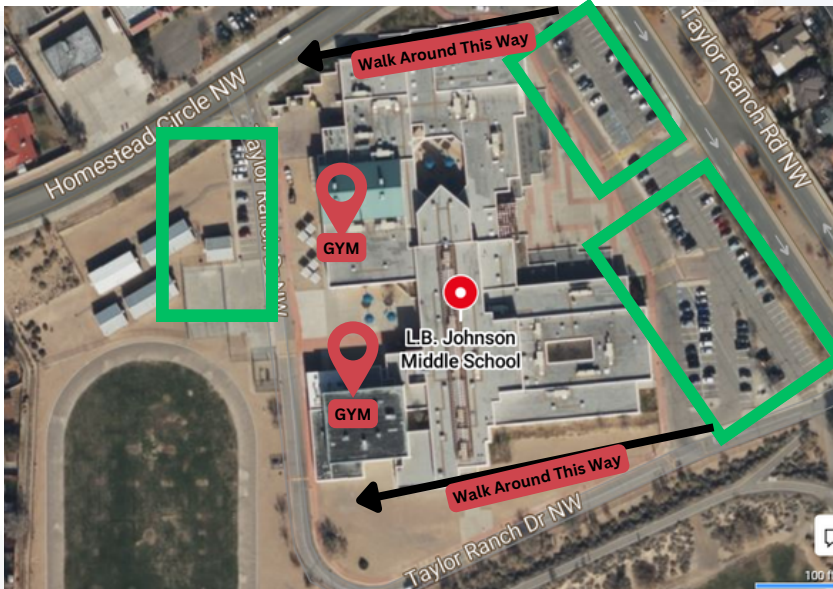

United Futsal League 2023/24

November 27th – February 3rd
In partnership with APS & NMYSA

School Maps & Parking

Jefferson Middle School

Jefferson Middle School parking will be off of Girard BLVD NE. On the left side if you're travelling South before you get to Lomas.

712 Girard Blvd NE
Albuquerque, NM
87106

John Adams Middle School

John Adams Middle School will have parking on the right side off of Glenorio RD NW. The Gym is a separate building from the School (Looks like an airplane hangar).

5401 Glenorio Rd NW
Albuquerque, NM
87105

United Futsal League 2023/24

November 27th – February 3rd
In partnership with APS & NMYSA

School Maps & Parking

Garfield Middle School

Garfield Middle School, we will use the parking lot on the right-hand side at the end of 'Sixth Street NW'.

3501 Sixth St NW
Albuquerque, NM
87107

Lyndon B Johnson Middle School

LBJ MS parking will be off of Homestead Circle NW on Taylor Ranch DR NW. There is limited parking around back but you are more than welcome to park out front and walk around. DO NOT walk through the School Building!