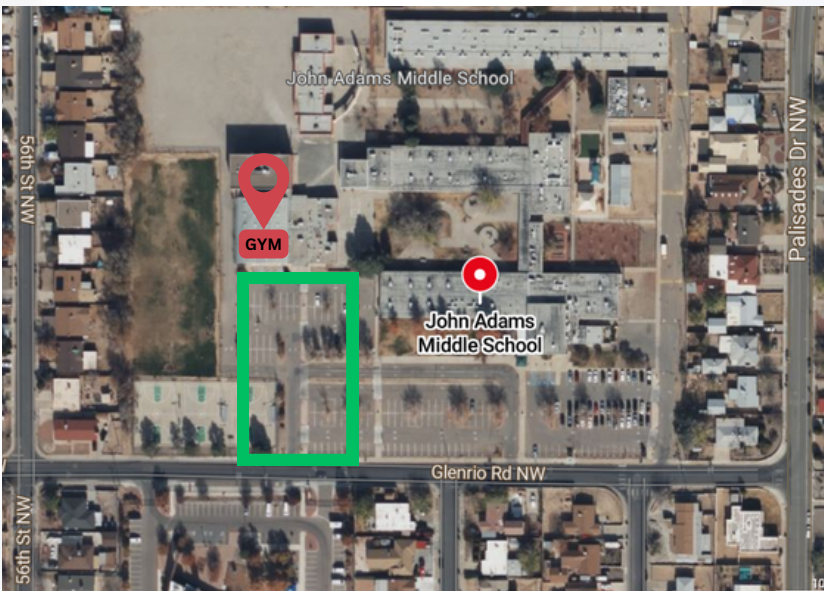

United Futsal League 2023/24

November 27th – February 3rd
In partnership with APS & NMYSA

School Maps & Parking

Jefferson Middle School

Jefferson Middle School parking will be off of Girard BLVD NE. On the left side if you're travelling South before you get to Lomas.

712 Girard Blvd NE
Albuquerque, NM
87106

John Adams Middle School

John Adams Middle School will have parking on the right side off of Glenorio RD NW. The Gym is a separate building from the School (Looks like an airplane hangar).

3501 Sixth St NW
Albuquerque, NM
87107

Lyndon B Johnson Middle School

LBJ MS parking will be off of Homestead Circle NW on Taylor Ranch DR NW. There is limited parking around back but you are more than welcome to park out front and walk around. DO NOT walk through the School Building!